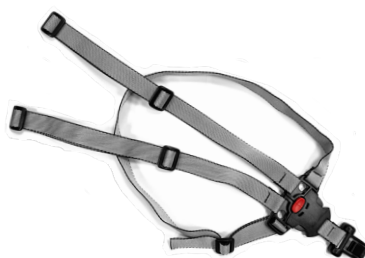

5 Point belts grey color

02CING5P

CODICE EAN 8020092010116