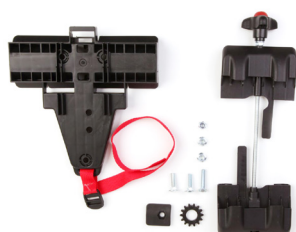

SPARE PARTS

Iron fork standard
For rear mount

03SUFST01

CODICE EAN 8020092010062

Xl iron fork for rear mount
per seggiolini posteriori dimensioni cerchi bici 29"

03SUFST03

CODICE EAN 8020092010741

Iron fork for front
mount handlefix

03SUFF04

CODICE EAN 8020092010079

Iron fork for front
Mount b-fix

03SUFF10

CODICE EAN 8020092009875

B-fix rear
Mounting system

01Bfix00

CODICE EAN 8020092006997

Multifix rear mounting
system

01UFS10001

CODICE EAN 8020092824461

Handlefix front
Mounting system

01USS010005

CODICE EAN 8020092008182

5 Point belts grey color

02CING5P

CODICE EAN 8020092010116

3 Points belts grey color

02 CINGH 15016

CODICE EAN 8020092009660

Clamp system
With bar

01CLM000

CODICE EAN 8020092010475

Easy dream system