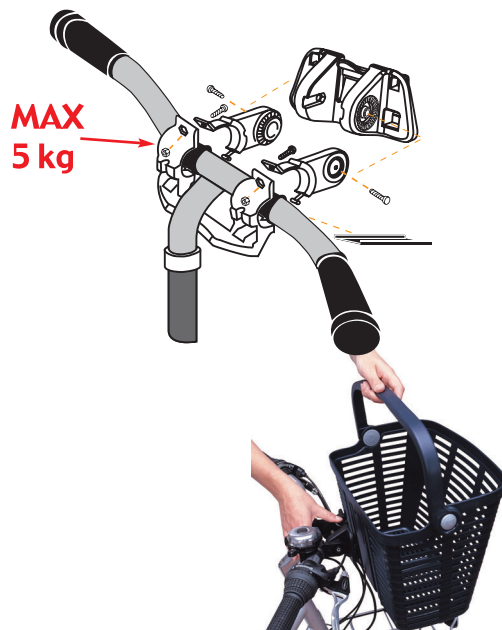

PLAZA

 Sistema a sgancio rapido per borse e cestini

 Quick release support for baskets and bags

 Schnellverschluß für Körbe und Taschen

PRODUCED BY

 bellelli

Via Meucci, 232
Badia Polesine - Rovigo
ITALY
www.bellelli.com